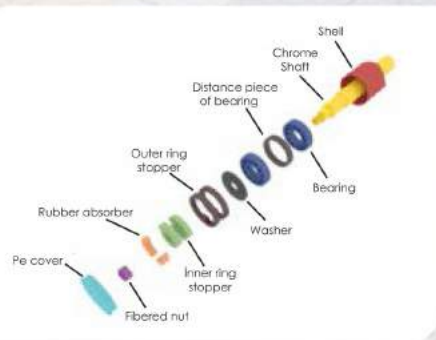

## Stopper system used in fitness devices

TÜRK PATENT [ ] ENSTİTÜSÜ

Patent No:  
2012/05990

Stop position 45° by absorbing the system

Neutral position of the system

Chrome Shaft